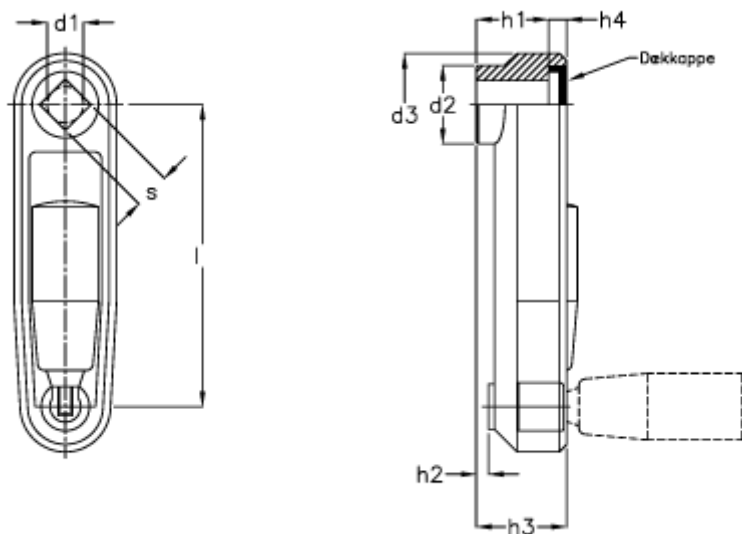

Article number: 20235281

Description: E+G Crank handle
GN 472.3-100-V12-SW

Measures

d1 H7	= B 12		l	= 100
d2	= 26		s H11 = V 12	
d3	= 34			
h1	= 24			
h2	= 4.0			
h3	= 30			
h4	= 4.2			
Handle	= 22			